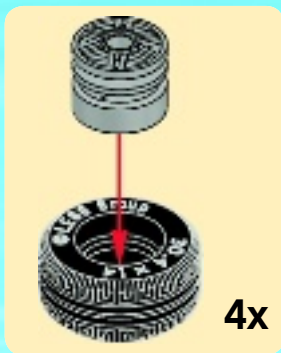

35

4x

4x

36

CITY

UNDERCOVER

Wii U

www.pegi.info